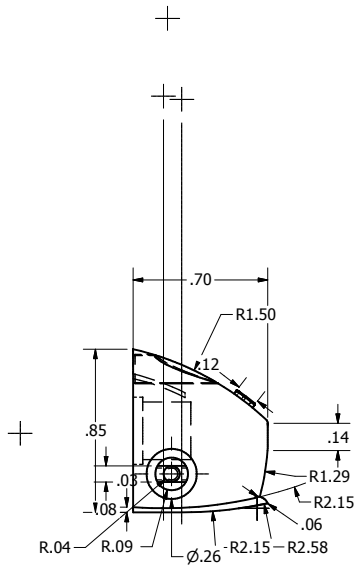

DRAWN nhagy	12/3/2013	New Castle Area Career Programs		
CHECKED		TITLE		
QA		Canopy		
MFG				
APPROVED				
		SIZE B	DWG NO dome	REV
		SCALE	SHEET 1 OF 8	

DRAWN nhagy	12/3/2013	New Castle Area Career Programs		
CHECKED		TITLE		
QA		Rim		
MFG				
APPROVED				
		SIZE C	DWG NO dome	REV
		SCALE	SHEET 2 OF 8	

DRAWN nhagy	12/3/2013	New Castle Area Career Programs		
CHECKED		TITLE		
QA		Tire		
MFG		SIZE	DWG NO	REV
APPROVED		C	dome	
		SCALE	SHEET 3 OF 8	

DRAWN	nhagy	12/3/2013	New Castle Area Career Programs		
CHECKED			TITLE		
QA			Front End		
MFG					
APPROVED					
			SIZE	DWG NO	REV
			C	dome	
			SCALE	SHEET 4 OF 8	

PARTS LIST			
ITEM	QTY	PART NUMBER	DESCRIPTION
1	1		bumper
2	1		main body
3	4		rim
4	4		tire
5	1		back bumper
6	1		dome

DRAWN nhagy	12/3/2013	New Castle Area Career Programs	
CHECKED		TITLE	
QA		automoblox car explosion	
MFG			
APPROVED			
		SIZE <b>B</b>	DWG NO <b>dome</b>
		SCALE	REV
			SHEET 8 OF 8