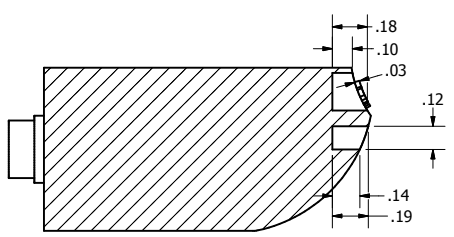

SECTION A-A
SCALE 2 : 1

DRAWN	nhagy	12/3/2013	New Castle Area Career Programs		
CHECKED			TITLE		
QA			Back End		
MFG			SIZE	DWG NO	REV
APPROVED			C	dome	
			SCALE	SHEET 5 OF 8