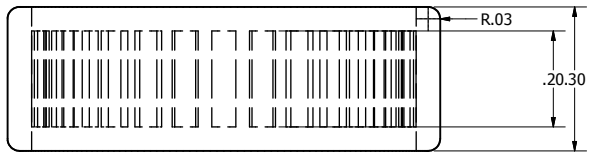

DRAWN nhagy	12/3/2013	New Castle Area Career Programs		
CHECKED		TITLE		
QA		Canopy		
MFG				
APPROVED				
		SIZE B	DWG NO dome	REV
		SCALE	SHEET 1 OF 8	

DRAWN nhagy	12/3/2013	New Castle Area Career Programs		
CHECKED		TITLE		
QA		Rim		
MFG				
APPROVED				
		SIZE C	DWG NO dome	REV
		SCALE	SHEET 2 OF 8	