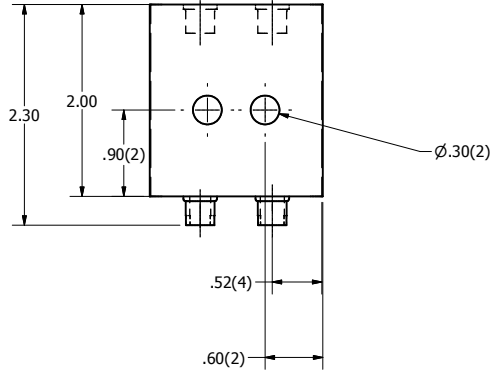

DRAWN nhagy	12/3/2013	New Castle Area Career Programs		
CHECKED		TITLE		
QA		Middle Body		
MFG				
APPROVED				
		SIZE C	DWG NO dome	REV
		SCALE	SHEET 6 OF 8