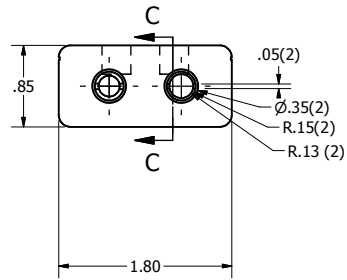

SECTION C-C
SCALE 1 : 1