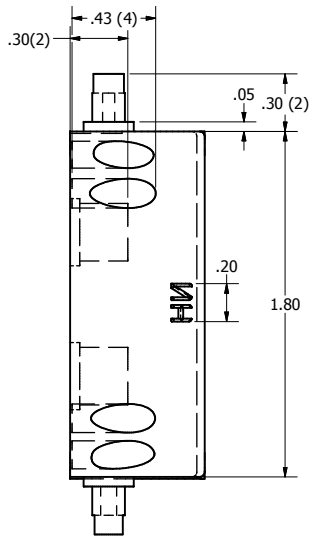

DRAWN nhagy	12/3/2013	New Castle Area Career Programs		
CHECKED		TITLE		
QA		Canopy		
MFG				
APPROVED				
		SIZE B	DWG NO dome	REV
		SCALE	SHEET 1 OF 8	

DRAWN nhagy	12/3/2013	New Castle Area Career Programs		
CHECKED		TITLE		
QA		Rim		
MFG				
APPROVED				
		SIZE C	DWG NO dome	REV
		SCALE	SHEET 2 OF 8	

DRAWN nhagy	12/3/2013	New Castle Area Career Programs		
CHECKED		TITLE		
QA		Tire		
MFG		SIZE	DWG NO	REV
APPROVED		C	dome	
		SCALE	SHEET 3 OF 8	

DRAWN	nhagy	12/3/2013	New Castle Area Career Programs		
CHECKED			TITLE		
QA			Front End		
MFG					
APPROVED					
			SIZE	DWG NO	REV
			C	dome	
			SCALE	SHEET 4 OF 8	

PARTS LIST			
ITEM	QTY	PART NUMBER	DESCRIPTION
1	1		bumper
2	1		main body
3	4		rim
4	4		tire
5	1		back bumper
6	1		dome

DRAWN nhagy	12/3/2013	New Castle Area Career Programs	
CHECKED		TITLE	
QA		automoblox car explosion	
MFG			
APPROVED			
		SIZE <b>B</b>	DWG NO <b>dome</b>
		SCALE	REV
			SHEET 8 OF 8