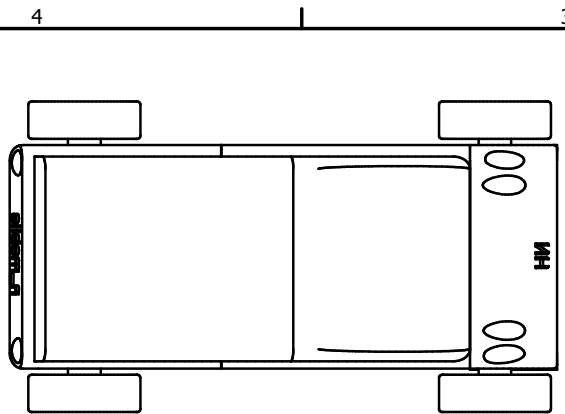

DRAWN	nhagy	12/3/2013	New Castle Area Career Programs	
CHECKED			TITLE	
QA			automoblox car	
MFG				
APPROVED				
			SIZE	DWG NO
			B	dome
			SCALE	REV
				SHEET 7 OF 8