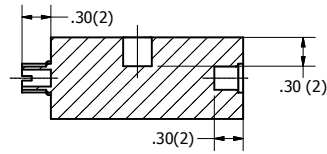

SECTION C-C
SCALE 1 : 1