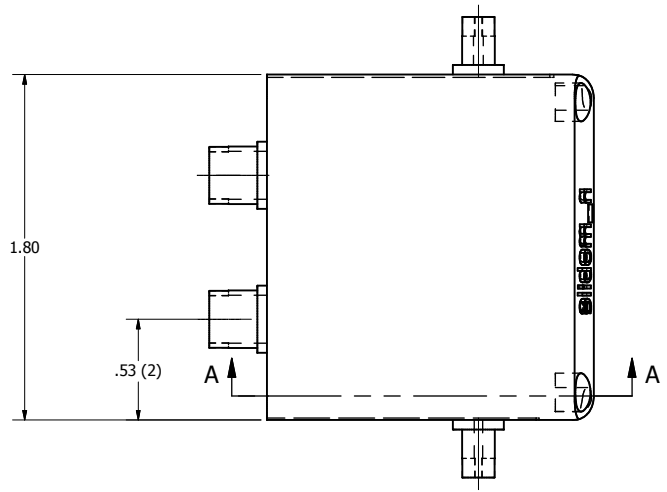

DETAIL B
SCALE 4 : 1