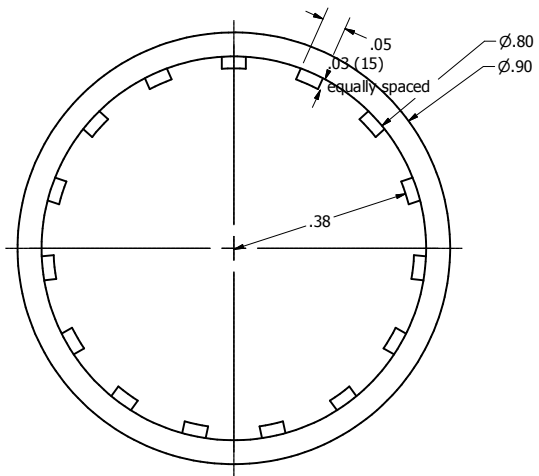

DRAWN nhagy	12/3/2013	New Castle Area Career Programs		
CHECKED		TITLE		
QA		Canopy		
MFG				
APPROVED				
		SIZE B	DWG NO dome	REV
		SCALE	SHEET 1 OF 8	

DRAWN nhagy	12/3/2013	New Castle Area Career Programs		
CHECKED		TITLE		
QA		Rim		
MFG				
APPROVED				
		SIZE C	DWG NO dome	REV
		SCALE	SHEET 2 OF 8	

PARTS LIST			
ITEM	QTY	PART NUMBER	DESCRIPTION
1	1		bumper
2	1		main body
3	4		rim
4	4		tire
5	1		back bumper
6	1		dome

DRAWN nhagy	12/3/2013	New Castle Area Career Programs	
CHECKED		TITLE	
QA		automoblox car explosion	
MFG			
APPROVED			
		SIZE <b>B</b>	DWG NO <b>dome</b>
		SCALE	REV
			SHEET 8 OF 8