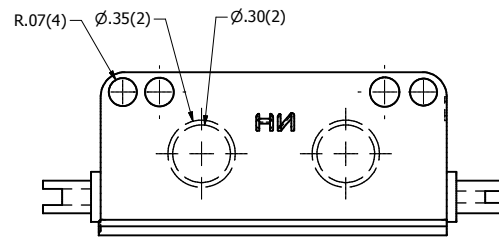

DRAWN	nhagy	12/3/2013	New Castle Area Career Programs		
CHECKED			TITLE		
QA			Front End		
MFG					
APPROVED					
			SIZE	DWG NO	REV
			C	dome	
			SCALE	SHEET 4 OF 8