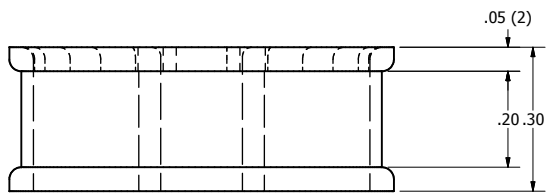

DRAWN nhagy	12/3/2013	New Castle Area Career Programs		
CHECKED		TITLE		
QA		Canopy		
MFG				
APPROVED				
		SIZE B	DWG NO dome	REV
		SCALE	SHEET 1 OF 8	

DRAWN nhagy	12/3/2013	New Castle Area Career Programs		
CHECKED		TITLE		
QA		Rim		
MFG				
APPROVED				
		SIZE C	DWG NO dome	REV
		SCALE	SHEET 2 OF 8	