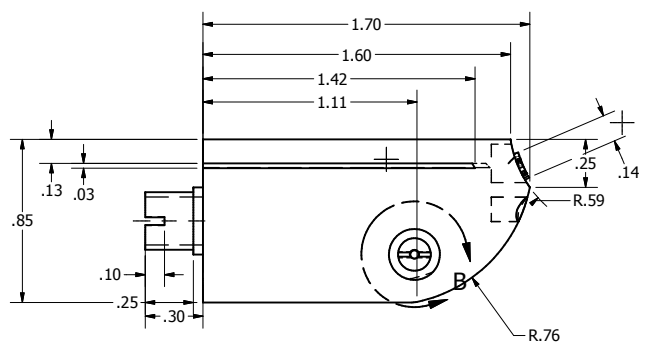

SECTION A-A
SCALE 2 : 1

DRAWN	nhagy	12/3/2013	New Castle Area Career Programs		
CHECKED			TITLE		
QA			Back End		
MFG			SIZE	DWG NO	REV
APPROVED			C	dome	
			SCALE	SHEET 5 OF 8