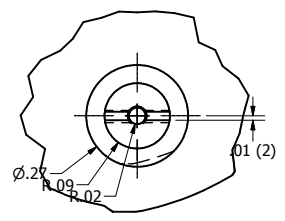

DETAIL B
SCALE 4 : 1