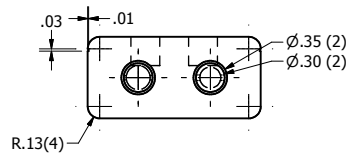

DRAWN nhagy	12/3/2013	New Castle Area Career Programs		
CHECKED		TITLE		
QA		Middle Body		
MFG				
APPROVED				
		SIZE C	DWG NO dome	REV
		SCALE	SHEET 6 OF 8