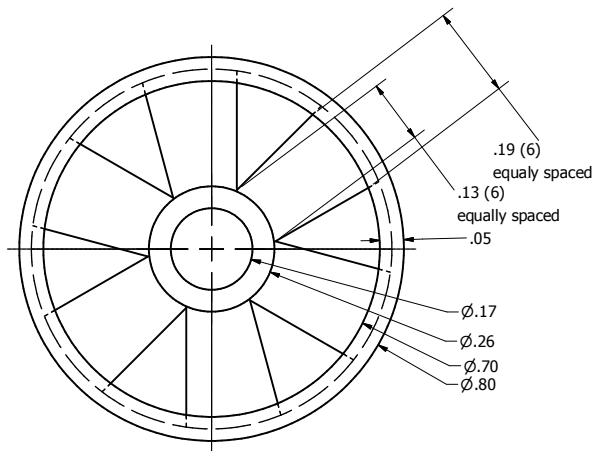

DRAWN nhagy	12/3/2013	New Castle Area Career Programs		
CHECKED		TITLE		
QA		Canopy		
MFG				
APPROVED				
		SIZE B	DWG NO dome	REV
		SCALE	SHEET 1 OF 8	

DRAWN nhagy	12/3/2013	New Castle Area Career Programs		
CHECKED		TITLE		
QA		Rim		
MFG				
APPROVED				
		SIZE C	DWG NO dome	REV
		SCALE	SHEET 2 OF 8	