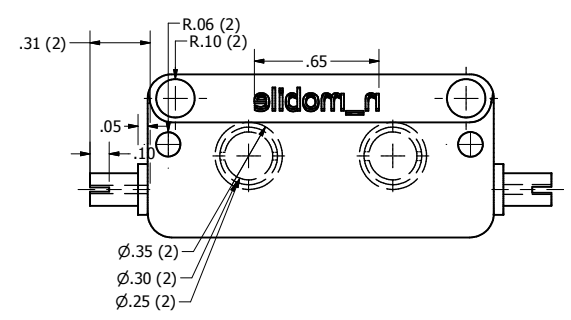

SECTION A-A
SCALE 2 : 1

DRAWN	nhagy	12/3/2013	New Castle Area Career Programs		
CHECKED			TITLE		
QA			Back End		
MFG			SIZE	DWG NO	REV
APPROVED			C	dome	
			SCALE	SHEET 5 OF 8