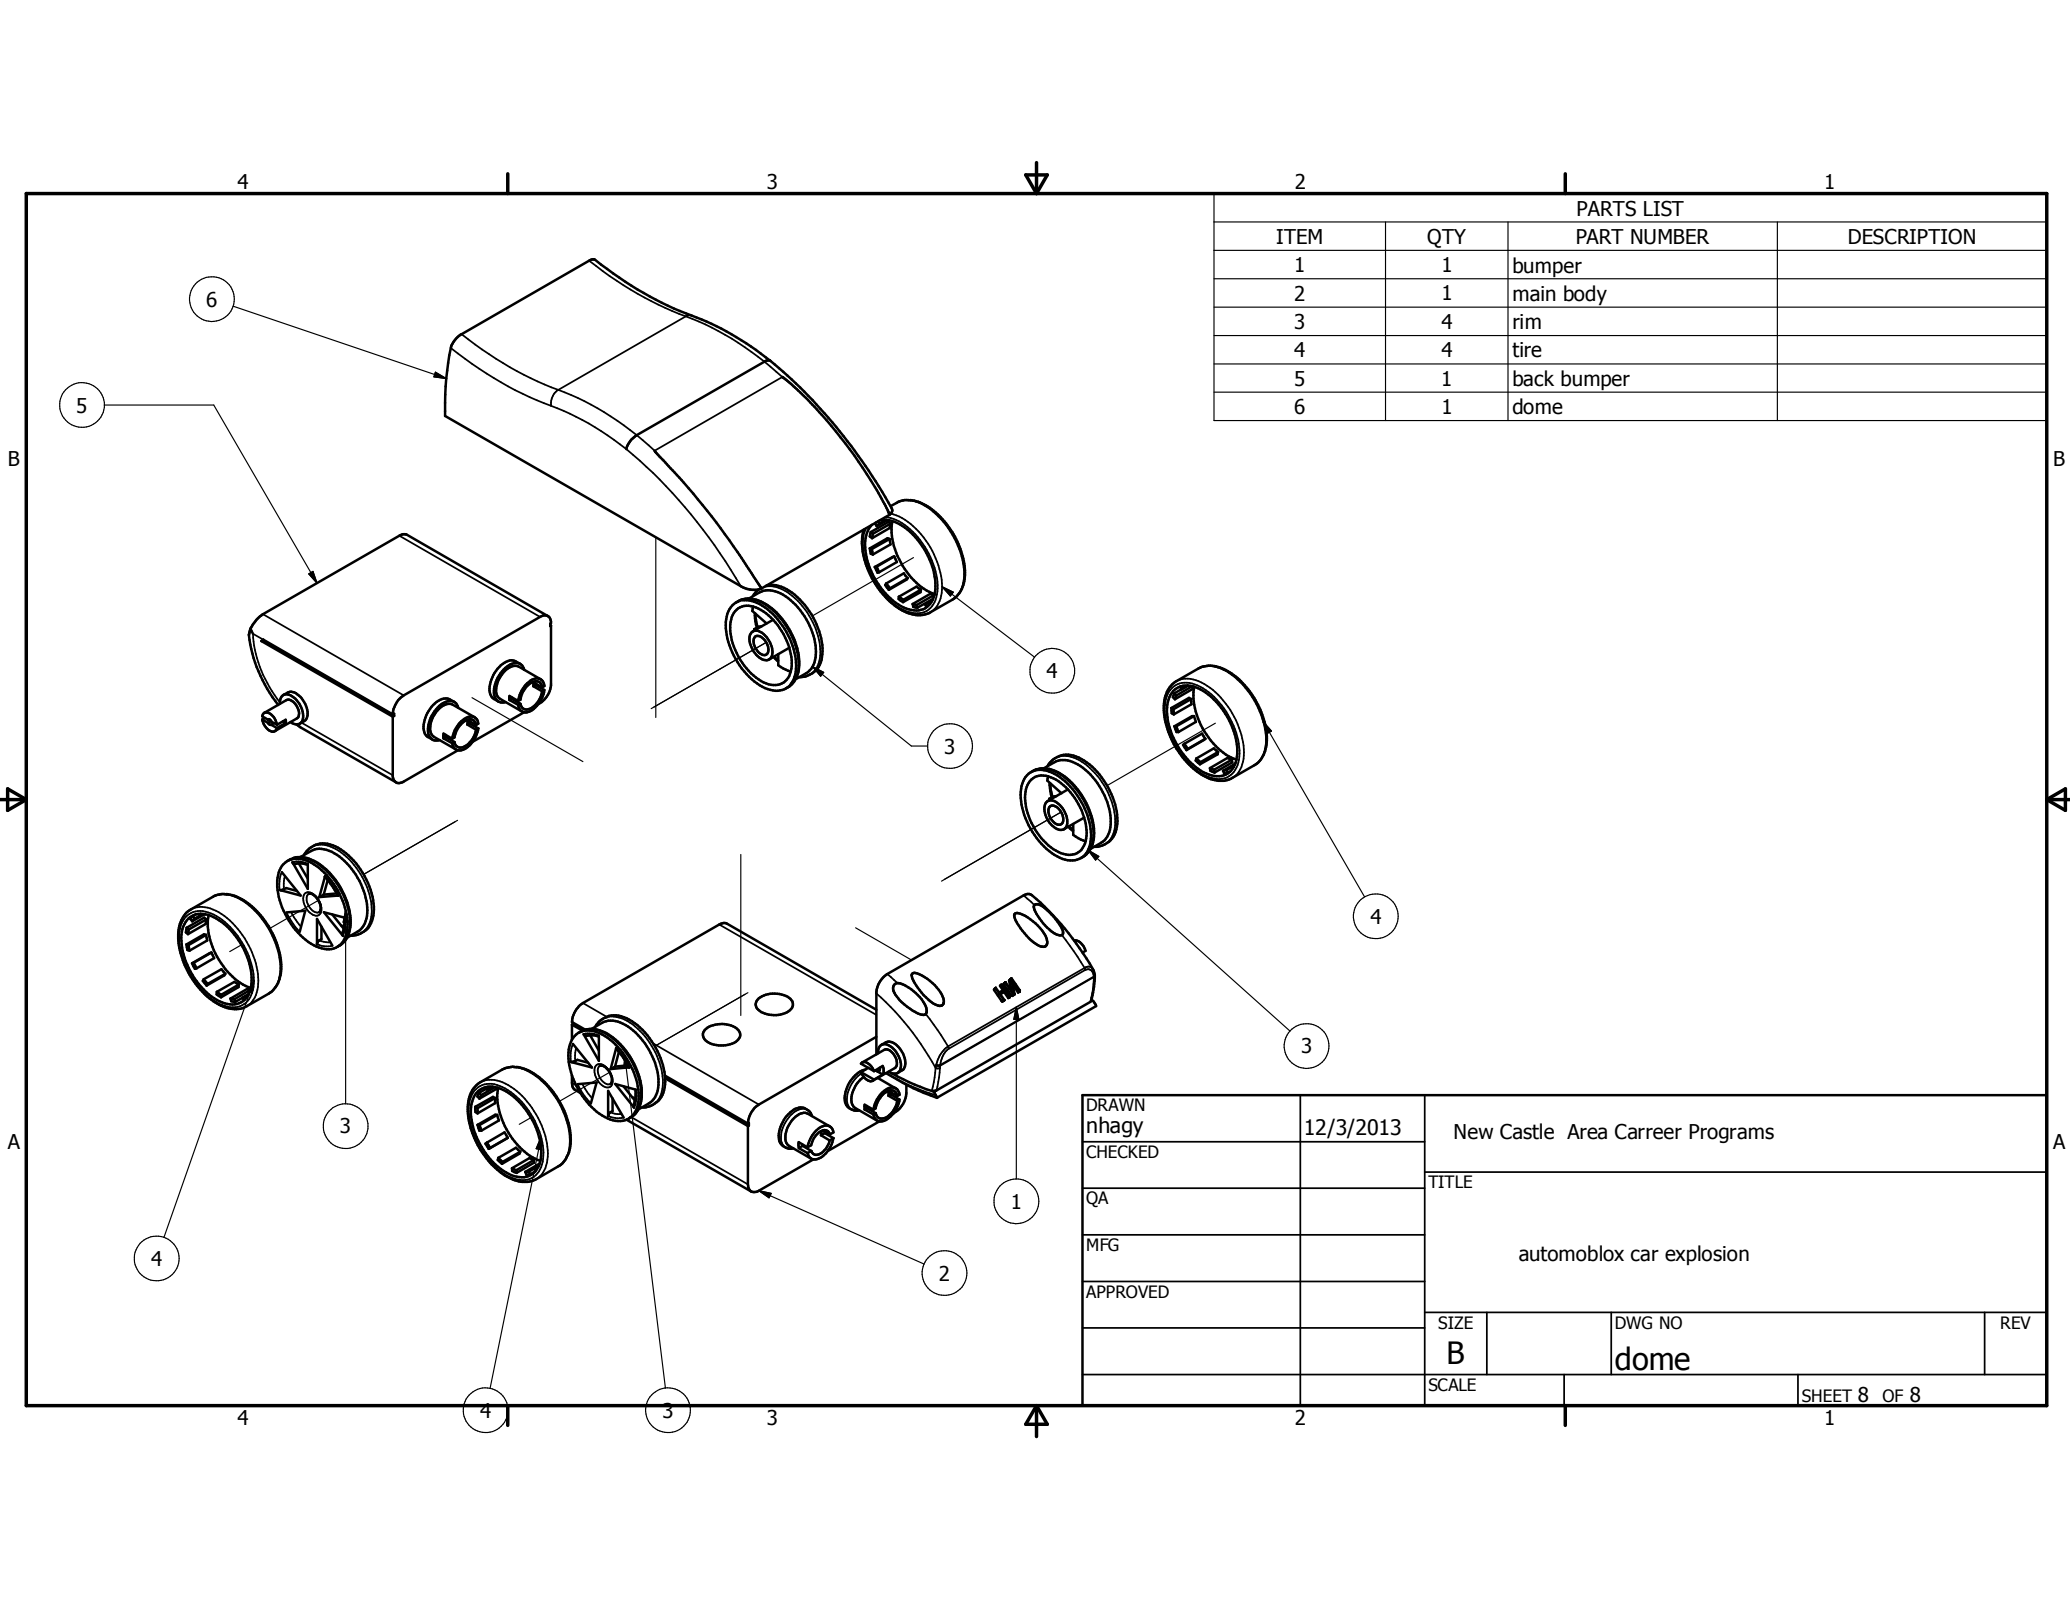

PARTS LIST			
ITEM	QTY	PART NUMBER	DESCRIPTION
1	1		bumper
2	1		main body
3	4		rim
4	4		tire
5	1		back bumper
6	1		dome

DRAWN nhagy	12/3/2013	New Castle Area Career Programs	
CHECKED		TITLE	
QA		automoblox car explosion	
MFG			
APPROVED			
		SIZE <b>B</b>	DWG NO <b>dome</b>
		SCALE	REV
			SHEET 8 OF 8